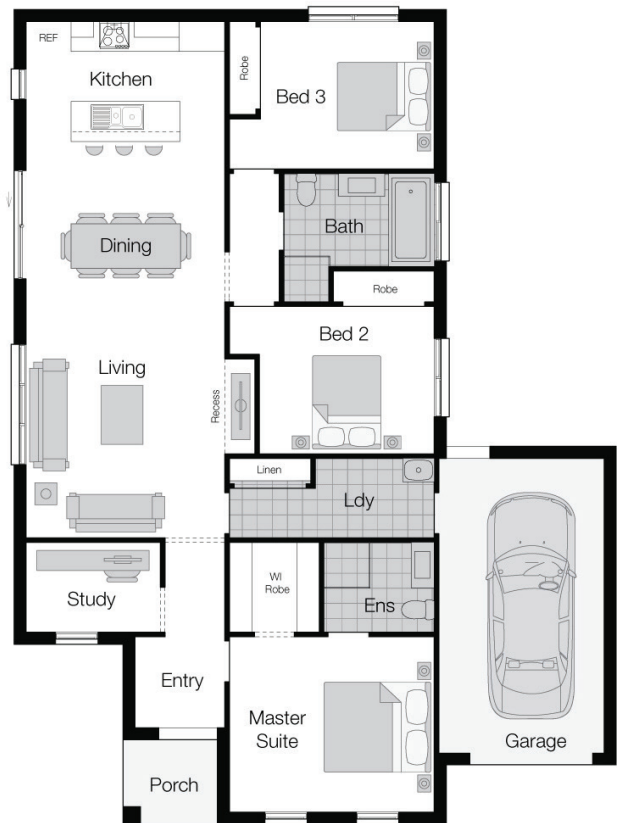

Note: Floorplan shown may not represent packaged facade.

FREE \$10,000
MYCHOICE DESIGN STUDIO VOUCHER

*See important Information Back Page

For more information call

1300 595 050

DESIGN FEATURES

The Vienna offers exceptional living to turn your new home dreams into a reality.

FULL OF LUXURY INCLUSIONS

- Designer inclusion package
- Concrete slab
- Brick veneer construction
- MGP10 pine timber frame
- Double glazing
- Insulation R2.0 wall + R4.1 to ceilings batts
- External Wall wrap
- Daikin reverse cycle heat pump
- Colorbond roof including sarking
- Stainless steel appliances
- Internal flooring
- 12 year structural guarantee