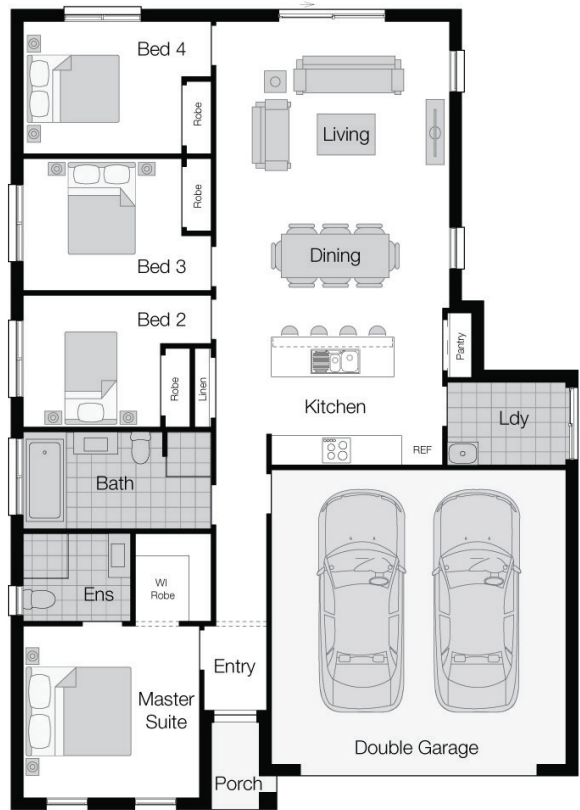

House Only

JUST ADD LAND

WILSON HOMES

MULTI AWARD WINNING BUILDERS

St Claire LATROBE TAS 7307

\$250,000*

Levante - Classic

Note: Floorplan shown may not represent packaged facade.

*See important Information Back Page

For more information call

1300 595 050

DESIGN FEATURES

The Levante is the perfect choice for modern families.

FULL OF LUXURY INCLUSIONS

- Designer inclusion package
- Concrete slab
- Brick veneer construction
- MGP10 pine timber frame
- Double glazing
- Insulation R2.0 wall + R4.1 to ceilings batts
- External Wall wrap
- Dakin reverse cycle heat pump
- Colorbond roof including sarking
- Stainless steel appliances
- Internal flooring "Clix and carpet
- 12 year structural guarantee