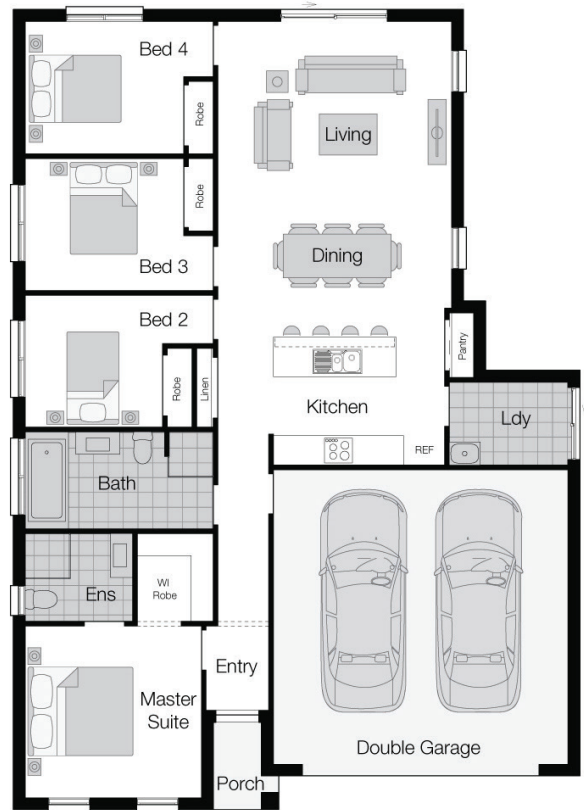

# \$257,800\*

Levante - Classic

4 2 2

Note: Floorplan shown may not represent packaged facade.

**FREE \$10,000**  
MYCHOICE DESIGN STUDIO VOUCHER

\*See important Information Back Page

For more information call